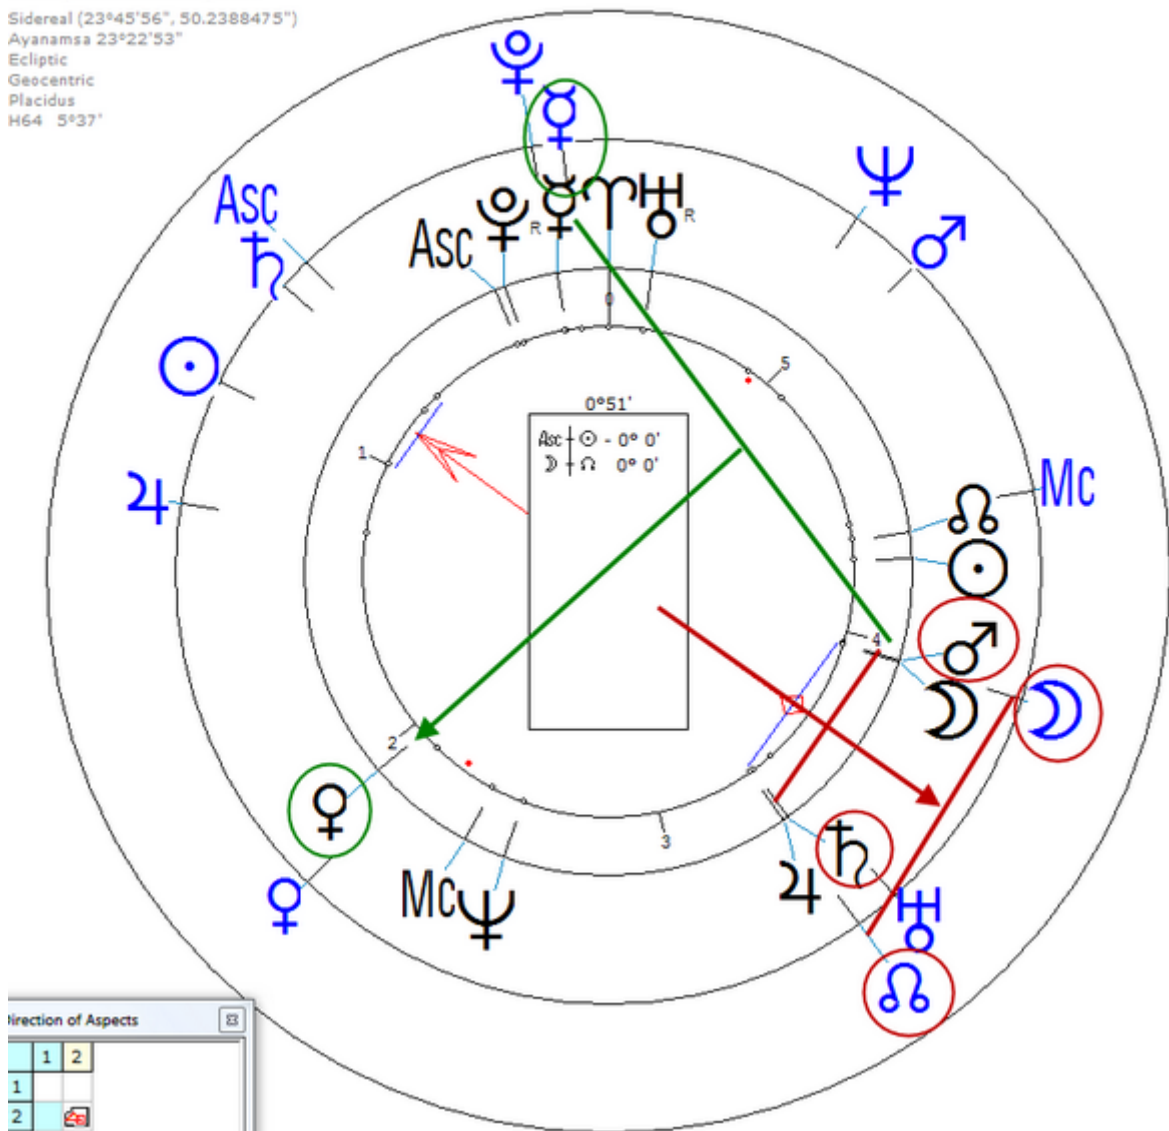

Salvi, John

2 March 1972 at 22:00 (= 10:00 PM)Salem, Massachusetts, 42n31, 70w54

American homicide.

<https://www.astro.com/astro-databank/Salvi,_John>

He committed suicide by suffocation in prison on 29 November 1996 in Walpole, Massachusetts.

Progressed Lunar Return (Harmonic 64)

Lunar ☽/♁ = ♂_n/♃_n

Lunar ☽/♀ = ♀_n (neck)

Salvi, John
2 March 1972 Thu 22:00 (GMT-5) 42°31'10"N 70°53'50"W
Salem, Massachusetts, USA

Sidereal (23°45'56", 50.2388475")
Ayanamsa 23°22'53"
Ecliptic
Geocentric
Placidus
H64 5°37'